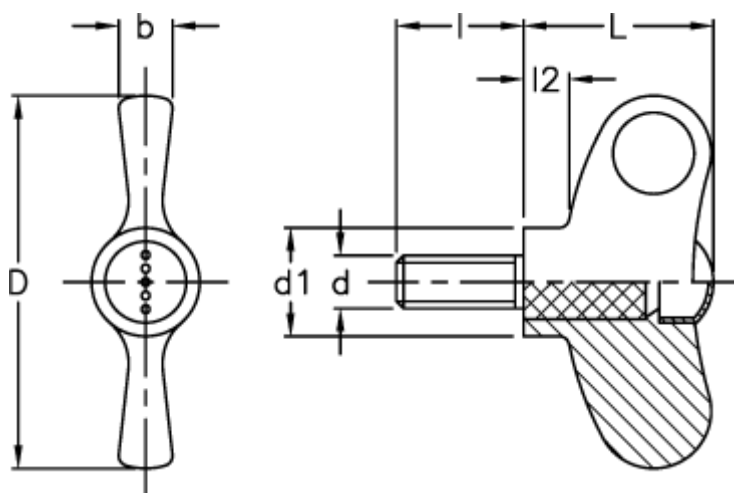

Article number: 23052235362

Description: E+G Wing screw
EWN.48 p-M6x20-C2, orange cap

Measures

b	= 7
D	= 47
d1	= 13.5
d 6g	= M6
l	= 20
L	= 24
l2	= 5.5